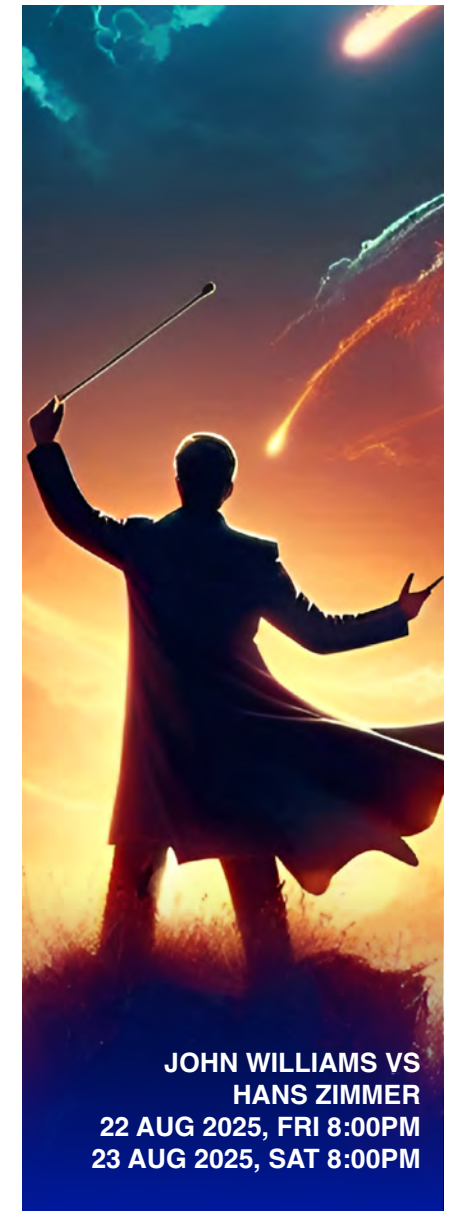

**JOHN WILLIAMS VS
HANS ZIMMER**
22 AUG 2025, FRI 8:00PM
23 AUG 2025, SAT 8:00PM

Malaysian Philharmonic Orchestra
Gerard Salonga, conductor

RM228 RM258 RM308 RM318

Suite Seat:

RM388* RM498*

*inclusive of light refreshments

Pops
Visual Projection