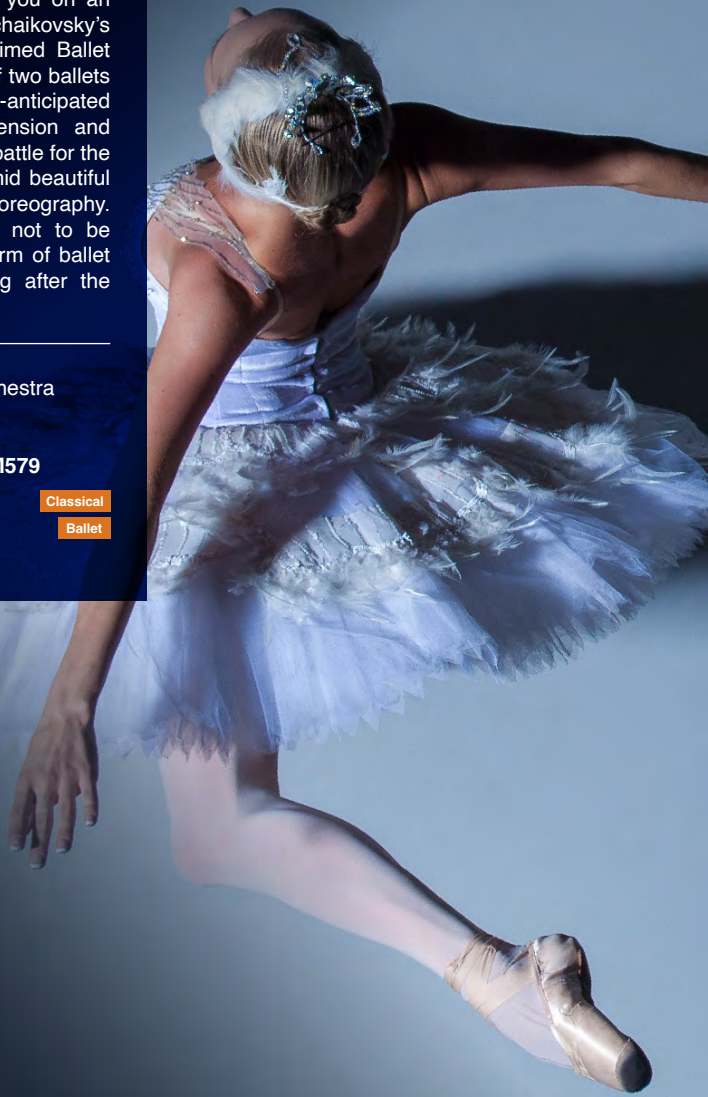

**BALLET FESTIVAL:
SWAN LAKE**

**5 DEC 2025, FRI 8:00PM
6 DEC 2025, SAT 8:00PM**

Enter the final month of the year with a spectacular finale for this concert season. Let the MPO take you on an unparalleled journey with Tchaikovsky's *Swan Lake*, with the acclaimed Ballet Stars of Moscow. The first of two ballets staged for the MPO's highly-anticipated Ballet Festival, feel the tension and drama as Odette and Odile battle for the heart of Prince Siegfried amid beautiful music and captivating choreography. A symphony of movement not to be missed, experience the charm of ballet that will stay with you long after the curtain falls.

Malaysian Philharmonic Orchestra
Ballet Stars of Moscow

RM329 RM429 RM519 RM579

Suite Seat:

RM639* RM699*

*inclusive of light refreshments

Classical

Ballet