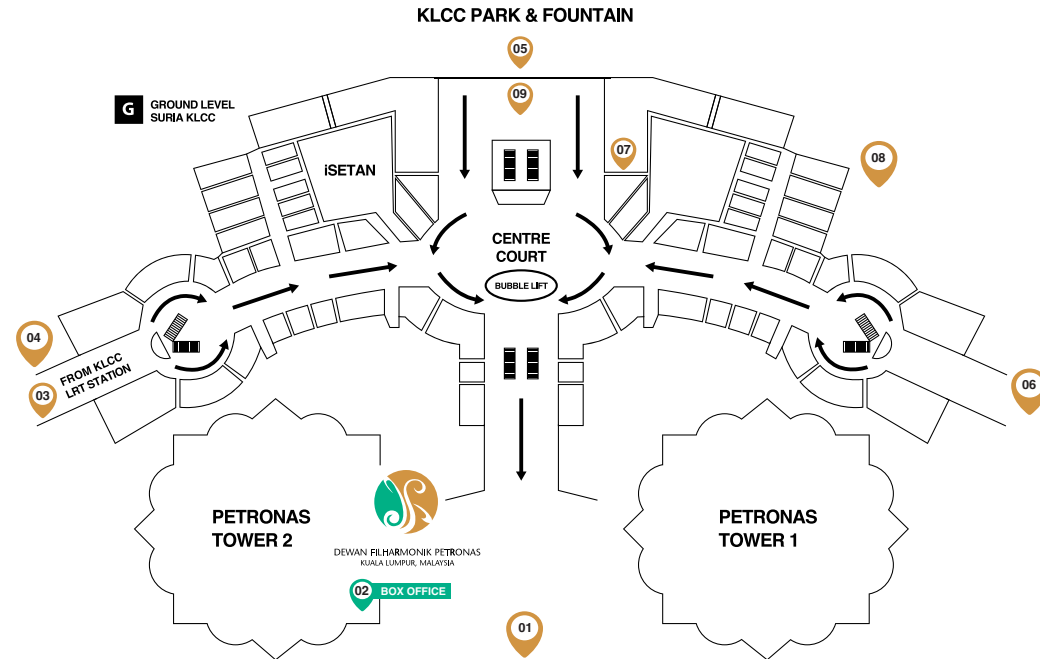

ELECTRONIC DEVICES (including mobile phones, watch alarms etc.)

All concertgoers are requested to switch off their mobile phones, watch alarms and other electronic devices before entering the concert hall. All usage of electronic and mobile devices are prohibited; this is to ensure an ideal concert experience for both the performers and other concertgoers.

RECORDING EQUIPMENT (including cameras, video recorders, mobile phones, any sort of studio recording equipments)

All forms of visual and audio recording are strictly prohibited in the concert hall during the performances and concerts. We seek the co-operation and understanding of all audience members in observing this policy.

SECURITY CHECKS

The safety and security of our patrons are of utmost importance to us. Whether you decide to deposit your bags or bring them into the hall, your bags may be subject to security checks.

LOCKERS

All bulky items, plastic carriers, backpacks, large briefcases, luggages and umbrellas must be placed at the lockers at Level 1. Free locker facilities are available at Level 1 of the concert hall. It is opened 30 minutes before performance until 30 minutes after its conclusion.

FOODS & BEVERAGES

Foods and beverages are not allowed in the concert hall.

NO SMOKING & VAPING

Smoking and vaping are strictly prohibited in the concert hall.

Getting Here

1. 01 Main Entrance
2. 02 DFP Lift & Box Office (Tower 2)
3. 03 LRT KLCC
4. 04 Avenue K - Zebra Crossing
5. 05 Suria Entrance (KLCC Park)
6. 06 Ramlee Entrance
7. 07 KL Convention Centre Tunnel
8. 08 KLCC - Bukit Bintang Walkway
9. 09 Kinokuniya (Level 4)

By Car

Access KLCC through Jalan Ampang, Jalan P. Ramlee and Jalan Kia Peng. Tunnels at Jalan P. Ramlee, Jalan Tun Razak and the Ampang - Kuala Lumpur Elevated Highway (AKLEH) are also directly connected to the KLCC Parking Bays. Upon entering the basement car park, follow the signs marked 'Dewan Filharmonik PETRONAS' that lead directly to the lifts connected to the concert hall foyer.

By Taxi

Numerous and convenient, taxis are a popular way of travelling. Always request the driver to switch on the fare meter before your journey. The taxis can easily drop you off around Suria KLCC's main entrance.

By Train

Take the Rapid KL Kelana Jaya Line from any LRT station within Klang Valley and make your way to KLCC station (KJ10).

BOX OFFICE

Dewan Filharmonik PETRONAS
Ground Floor, Tower 2,
PETRONAS Twin Towers
Kuala Lumpur City Centre,
50088 Kuala Lumpur

603-2331 7007
boxoffice@dfp.com.my

GENERAL INFORMATION

Customer Relationship Management
Dewan Filharmonik PETRONAS
Level 2, Tower 2,
PETRONAS Twin Towers
Kuala Lumpur City Centre,
50088 Kuala Lumpur

603-2331 7008
contactus@dfp.com.my